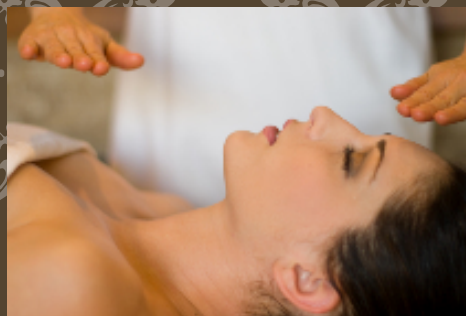

# Reiki

At Soothe Your Soul, Reiki is taught at three levels: First Degree, Second Degree and Master level. Second Degree is seen as “practitioner” level and most people will take the first two courses, leaving a few months in between.

The following is part of Reiki I.

- the history of Reiki and where Reiki is today
- you'll learn about current research on energy work and the theory of how it works
- you'll learn to do a Reiki self-treatment
- you'll be taught to do a Reiki treatment on others and have hands-on experience in class
- you'll experience a guided meditation and be attuned to Reiki I
- you'll learn the symbol for physical healing and protection
- you'll be guided on how to apply Reiki in your everyday life
- information about the chakras will be taught
- a 21 day chakra cleanse will be activated
- and you'll receive a Reiki I manual to take home with you.